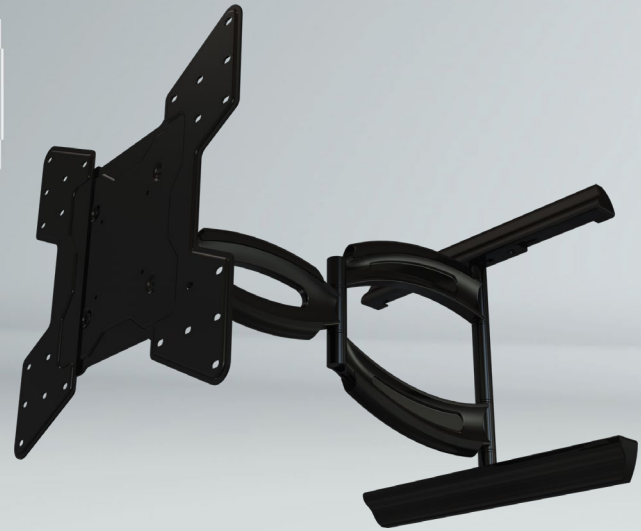

## Designed For 32"-90" Displays

### Best In Class Articulating Wall Mount Solution

- VESA compatible design
- Optional ADLP accessory rotates display with ease from landscape to portrait or portrait to landscape orientation
- Pre-tensioned tilt mechanism for smooth adjustment
- Post installation display leveling without use of tools
- Integrated cable management for clean look
- Pre-sorted hardware pack for easy installation to wood studs or concrete surfaces included

**Lateral Adjustment**  
*Lateral adjustment functionality for positioning display in the right spot on the wall.*

**VESA Compatible**  
*Compatible with 100x100mm, 200x100mm, 200x200mm, 300x200mm, 300x300mm and 400x400mm.*

Articulating mount for 32" to 75" displays. Multiple joint arm holds display 3.5" from wall when retracted and 27" when fully extended. Smooth tilt adjustments of +15° (forward) and -5° (back) with a locking knob and 3° side-to-side roll facilitates a variety of viewing angles and perfect positioning. Integrated cable management for clean look.