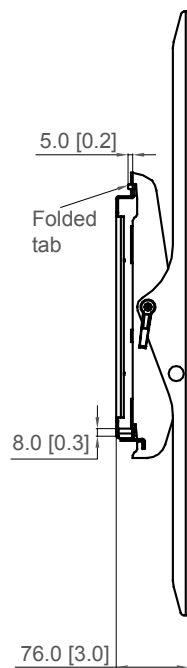

MV-TILT 4B

Dimension

LEFT VIEW

FRONT VIEW