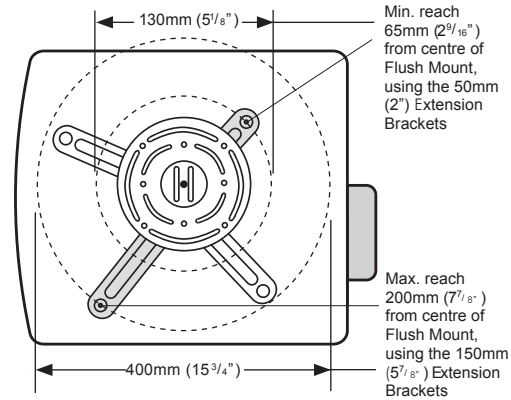

MV-PROJSP-FLAT (White)

Dimension

2x50mm (2")

2x75mm (3")

2x100mm (4")

2x150mm (5 7/8")

- ① 360° rotation
- ② ±40° pitch
- ③ 72mm shift
- ④ ±20° roll