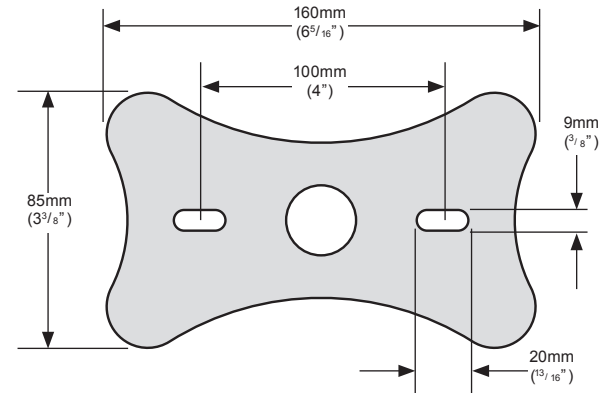

MV-PROJSP-FLAT (White)

Dimension

2x50mm (2")

2x75mm (3")

2x100mm (4")

2x150mm (5 7/8")

- ① 360° rotation
- ② ±40° pitch
- ③ 72mm shift
- ④ ±20° roll