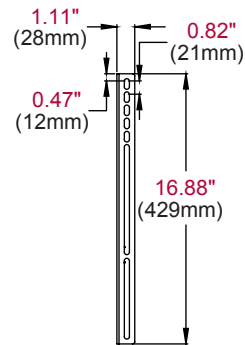

### FEATURES

- Fits 32" to 47" displays, up to 70lb (32kg)
- The low-profile design holds the display 1.34" (34mm) from the wall creating an ultra-low-profile finish perfect for today's ultra-slim displays
- Quick and easy, one-person installation
- Side-to-side adjustment allows for perfect display positioning
- Mounts to wood studs, concrete, cinder block or metal studs (metal stud accessory required)
- Installation hardware included
- UL Listed
- Five-year warranty

#### LOW-PROFILE DESIGN

Holds display 1.34" (34mm) from the wall, for a sleek mounting solution

#### GLIDE ADAPTORS

Hooks onto the wall plate for quick, simple and secure installation

Securing screws lock adaptor to wall plate

Low profile design — sits just 1.34" (34mm) from the wall

**MCS-FMU** Commercial Series Medium Flat Wall Mount for 32" to 47" Displays

Product Specifications

	DIMENSIONS (W x H x D)	PRODUCT WEIGHT	LOAD CAPACITY	FINISH	AVAILABLE COLORS
<b>MCS-FMU</b>	19.25" x 16.88" x 1.34" (489 x 429 x 34mm)	3.12lb (1.42kg)	70lb (32kg)	Matte	Black

**ARCHITECTS SPECIFICATIONS**