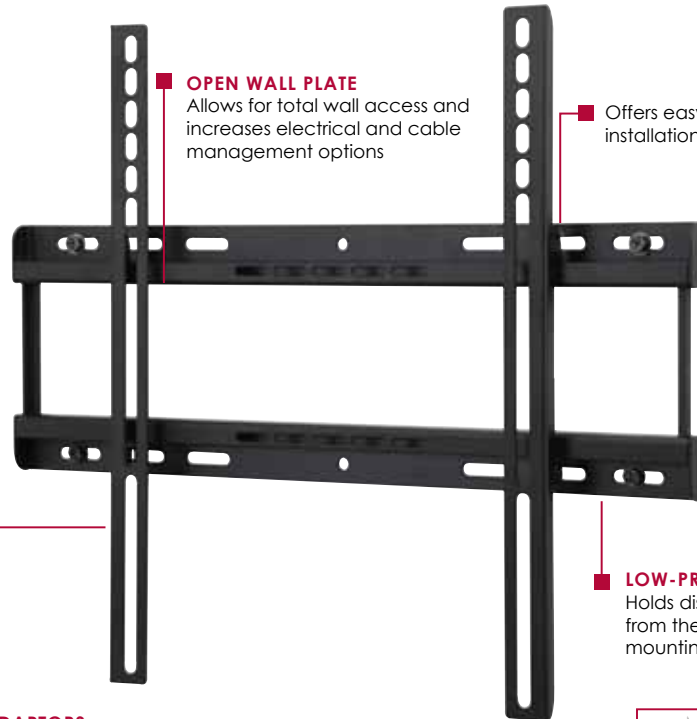

## Medium Flat Wall Mount For 32" to 47" Flat Panel Displays

The Mustang Commercial Series medium flat wall mounts combine ease of installation with increased cable management options. This low-profile mount holds the display just 1.34" (34mm) from the wall, providing a sleek finish perfect for today's ultra-slim displays. The quick and easy system allows for a one-person installation. The glide adaptors simply hook onto the wall plate for a safe and quick installation. Plus, the open wall plate allows total wall access, which increases electrical and cable management options. Use the side-to-side adjustment after you've hung the display, for perfect display positioning.

### FEATURES

- Fits 32" to 47" displays, up to 70lb (32kg)
- The low-profile design holds the display 1.34" (34mm) from the wall creating an ultra-low-profile finish perfect for today's ultra-slim displays
- Quick and easy, one-person installation
- Side-to-side adjustment allows for perfect display positioning
- Mounts to wood studs, concrete, cinder block or metal studs (metal stud accessory required)
- Installation hardware included
- UL Listed
- Five-year warranty

#### OPEN WALL PLATE

Allows for total wall access and increases electrical and cable management options

Offers easy, one-person installation of the display

#### LOW-PROFILE DESIGN

Holds display 1.34" (34mm) from the wall, for a sleek mounting solution