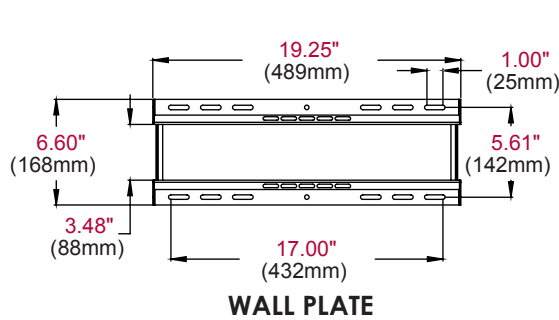

### FEATURES

- Fits 32" to 47" displays, up to 70lb (32kg)
- The low-profile design holds the display 1.34" (34mm) from the wall creating an ultra-low-profile finish perfect for today's ultra-slim displays
- Quick and easy, one-person installation
- Side-to-side adjustment allows for perfect display positioning
- Mounts to wood studs, concrete, cinder block or metal studs (metal stud accessory required)
- Installation hardware included
- UL Listed
- Five-year warranty

#### LOW-PROFILE DESIGN

Holds display 1.34" (34mm) from the wall, for a sleek mounting solution

#### GLIDE ADAPTORS

Hooks onto the wall plate for quick, simple and secure installation

Securing screws lock adaptor to wall plate

Low profile design — sits just 1.34" (34mm) from the wall

**MCS-FMU** Commercial Series Medium Flat Wall Mount for 32" to 47" Displays

Product Specifications

	DIMENSIONS (W x H x D)	PRODUCT WEIGHT	LOAD CAPACITY	FINISH	AVAILABLE COLORS
<b>MCS-FMU</b>	19.25" x 16.88" x 1.34" (489 x 429 x 34mm)	3.12lb (1.42kg)	70lb (32kg)	Matte	Black

**ARCHITECTS SPECIFICATIONS**