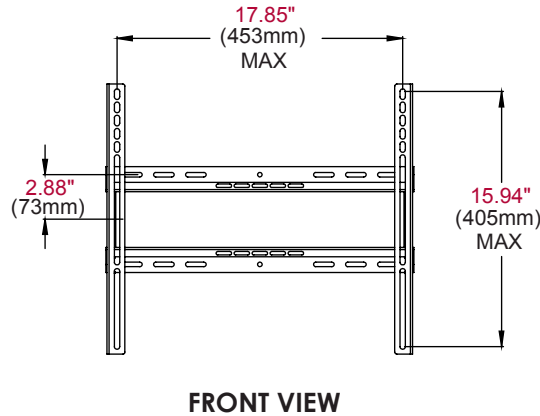

### FEATURES

- Fits 32" to 47" displays, up to 70lb (32kg)
- The low-profile design holds the display 1.34" (34mm) from the wall creating an ultra-low-profile finish perfect for today's ultra-slim displays
- Quick and easy, one-person installation
- Side-to-side adjustment allows for perfect display positioning
- Mounts to wood studs, concrete, cinder block or metal studs (metal stud accessory required)
- Installation hardware included
- UL Listed
- Five-year warranty

#### LOW-PROFILE DESIGN

Holds display 1.34" (34mm) from the wall, for a sleek mounting solution

#### GLIDE ADAPTORS

Hooks onto the wall plate for quick, simple and secure installation

Securing screws lock adaptor to wall plate

Low profile design — sits just 1.34" (34mm) from the wall

**MCS-FMU** Commercial Series Medium Flat Wall Mount for 32" to 47" Displays

Product Specifications

	DIMENSIONS (W x H x D)	PRODUCT WEIGHT	LOAD CAPACITY	FINISH	AVAILABLE COLORS
<b>MCS-FMU</b>	19.25" x 16.88" x 1.34" (489 x 429 x 34mm)	3.12lb (1.42kg)	70lb (32kg)	Matte	Black

**ARCHITECTS SPECIFICATIONS**