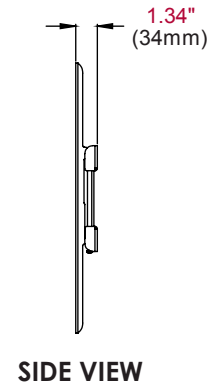

### FEATURES

- Fits 32" to 47" displays, up to 70lb (32kg)
- The low-profile design holds the display 1.34" (34mm) from the wall creating an ultra-low-profile finish perfect for today's ultra-slim displays
- Quick and easy, one-person installation
- Side-to-side adjustment allows for perfect display positioning
- Mounts to wood studs, concrete, cinder block or metal studs (metal stud accessory required)
- Installation hardware included
- UL Listed
- Five-year warranty

#### LOW-PROFILE DESIGN

Holds display 1.34" (34mm) from the wall, for a sleek mounting solution

#### GLIDE ADAPTORS

Hooks onto the wall plate for quick, simple and secure installation

Securing screws lock adaptor to wall plate

Low profile design — sits just 1.34" (34mm) from the wall

**MCS-FMU** Commercial Series Medium Flat Wall Mount for 32" to 47" Displays

Product Specifications

	DIMENSIONS (W x H x D)	PRODUCT WEIGHT	LOAD CAPACITY	FINISH	AVAILABLE COLORS
<b>MCS-FMU</b>	19.25" x 16.88" x 1.34" (489 x 429 x 34mm)	3.12lb (1.42kg)	70lb (32kg)	Matte	Black

**ARCHITECTS SPECIFICATIONS**